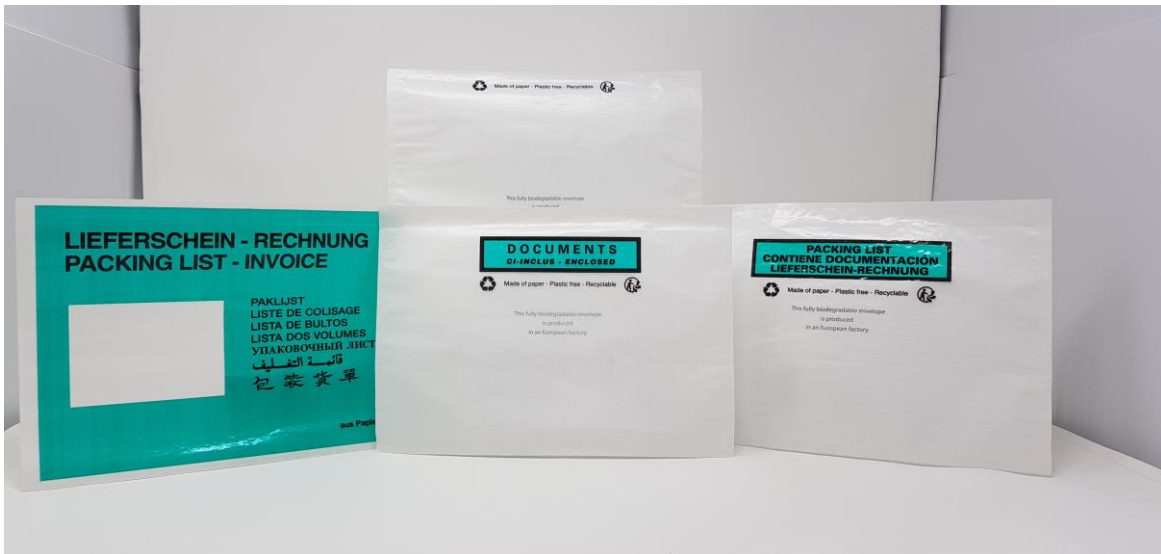

Eco-friendly range PAPER-LIST

The **+** of the range: Eco-friendly range made of paper, optimal recyclability, see-through. It is the perfect alternative for your green shipments.

Our prints:

Our sizes:

Outer sizes in mm	Inner sizes in mm	Format	Quantity	
			Box	Pallet
175x131	162x120	A4 folded in 4	1000	144 000
240x131	228x120	A4 folded in 3	1000	108 000
240x175	228x165	A4 folded in 2	1000	81 000
330x262	320x250	A4	500	36 000

The first size indicates the opening.* Average size tolerance $\pm 5\%$